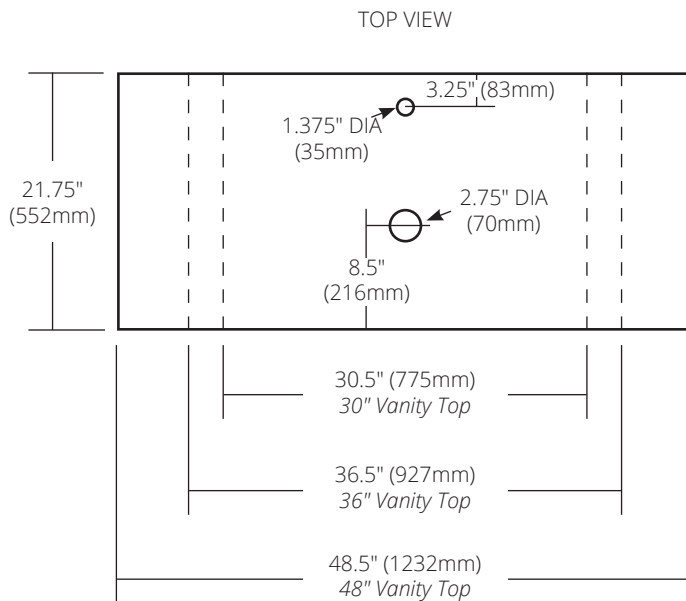

*SPECIFICATIONS*

**NATIVESTONE® VANITY TOP**

ALL SIZES - VESSEL WITH SINGLE FAUCET HOLE

*NativeStone® Collection*

**30" Vanity Top**

30.5"w x 21.75"d x 1.18"h (775mm x 552mm x 30mm)

- NSV30-AV1 Ash
- NSV30-SV1 Slate
- NSV30-PV1 Pearl
- NSV30-EV1 Earth

**36" Vanity Top**

36.5"w x 21.75"d x 1.18"h (927mm x 552mm x 30mm)

- NSV36-AV1 Ash
- NSV36-SV1 Slate
- NSV36-PV1 Pearl
- NSV36-EV1 Earth

**48" Vanity Top**

48.5"w x 21.75"d x 1.18"h (1232mm x 552mm x 30mm)

**COORDINATING PRODUCTS**

- Pairs with most vessel sinks
- NativeStone sealer
- Drains: DR120, DR130 or DR150

**IMPORTANT**

DO NOT use tape or other adhesives on NativeStone as it may remove the sealer. Due to the handcrafted nature of this product, it will vary in finish, texture, and other details. Dimensions may vary up to ¼" (6mm).